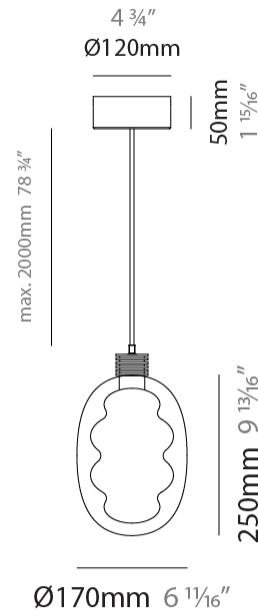

PROJECT	_____
TYPE	_____
SPECIFIER	_____
QUANTITY	_____
DATE	_____

DALMA MONOPOINT SUSPENSION

D141280-

base number	Holder	Finish
	Options	Options

1. To build a product code in our configurator select the specify button on the base model # product page
2. To build a manual product code on this datasheet choose from the options listed below in blue font and add the suffix to the base model #

GENERAL

Series: Dalma
Subseries: Dalma Monopoint
Brand: Cangini & Tucci
Division: Design
Mounting Type: Suspension
Mounting Location: Ceiling
Subcategory: Pendant

PHYSICAL

Shape: Oval
Diameter (mm): 170
Diameter (in): 6 ¹¹/₁₆
Width (mm): 250
Width (in): 9 ¹³/₁₆
Height (mm): 2250
Height (in): 88 ⁹/₁₆
Light Distribution: Omnidirectional
Fixture Finish: AMB / GRN / PNK / RUB / SKB / SMK / TOB / TRA
Holder Finish: BCN / CHA / FGD
Fixture Material: Glass / Metal
Cable Details: 2000mm/78 3/4" Transparent Cable

ELECTRICAL

Lamp Type: LED
Input Wattage (W): 9
Dimming: Non-Dimming / Phase Dimming (120vac Only)
Driver Included: Yes
Driver Location: Integrated
Driver Type: Constant Current- Universal
Driver Class: Class 2
Input Voltage (V): 120 - 277
Constant Current (MA): 350

LED

Color Temperature (°K): 2700 / 3000
Max. Delivered Lumen (lm): 1125
CRI: >95 CRI
Lamp Life (hrs): 50000

OPTICAL

RATINGS AND CERTIFICATIONS

Certified By: Certified for North American Standards
IP rating: IP20