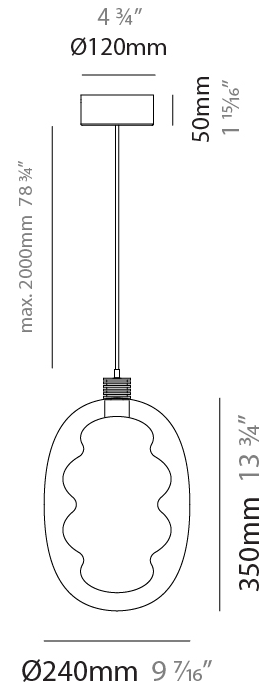

DALMA MONOPOINT SUSPENSION

D141281-

base number   Holder   Finish
Options   Options

1. To build a product code in our configurator select the specify button on the base model # product page
2. To build a manual product code on this datasheet choose from the options listed below in blue font and add the suffix to the base model #

GENERAL

Series: Dalma
Subseries: Dalma Monopoint
Brand: Cangini & Tucci
Division: Design
Mounting Type: Suspension
Mounting Location: Ceiling
Subcategory: Pendant

PHYSICAL

Shape: Oval
Diameter (mm): 240
Diameter (in): 9 7/16
Width (mm): 350
Width (in): 13 3/4
Height (mm): 2350
Height (in): 92 1/2
Light Distribution: Omnidirectional
Fixture Finish: [AMB](#) / [GRN](#) / [PNK](#) / [RUB](#) / [SKB](#) / [SMK](#) / [TOB](#) / [TRA](#)
Holder Finish: [BCN](#) / [CHA](#) / [FGD](#)
Fixture Material: Glass / Metal
Cable Details: 2000mm/78 3/4" Transparent Cable

ELECTRICAL

Lamp Type: LED
Input Wattage (W): 12
Dimming: Non-Dimming / Phase Dimming (120vac Only)
Driver Included: Yes
Driver Location: Integrated
Driver Type: Constant Current- Universal
Driver Class: Class 2
Input Voltage (V): 120
Constant Current (MA): 350

LED

Color Temperature (°K): 2700 / 3000
Max. Delivered Lumen (lm): 1500
CRI: >95 CRI
Lamp Life (hrs): 50000

OPTICAL

RATINGS AND CERTIFICATIONS

Certified By: Certified for North American Standards
IP rating: IP20