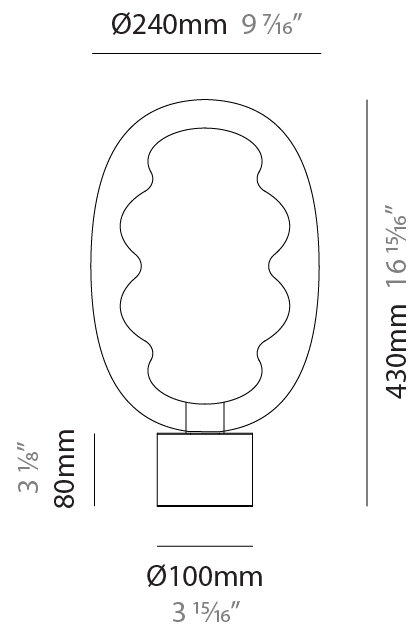

DALMA PORTABLE

D144039- _____

base number   Holder Options   Finish Options

PROJECT
TYPE
SPECIFIER
QUANTITY
DATE

1. To build a product code in our configurator select the specify button on the base model # product page
2. To build a manual product code on this datasheet choose from the options listed below in blue font and add the suffix to the base model #

GENERAL

Series: Dalma
Brand: Cangini & Tucci
Division: Design
Mounting Type: Portable
Mounting Location: Table
Subcategory: Table

PHYSICAL

Shape: Oval
Diameter (mm): 240
Diameter (in): 9 7/16
Height (mm): 430
Height (in): 16 15/16
Light Distribution: Omnidirectional
Fixture Finish: [AMB](#) / [GRN](#) / [PNK](#) / [RUB](#) / [SKB](#) / [SMK](#) / [TOB](#) / [TRA](#)
Holder Finish: [BCN](#) / [CHA](#) / [FGD](#)
Fixture Material: Glass / Metal

ELECTRICAL

Lamp Type: LED (Zhaga Standard)
Input Wattage (W): 12
Dimming: Non-Dimming / Phase Dimming (120vac Only)
Driver Included: Yes
Driver Location: Integrated
Driver Type: Constant Current- Universal
Driver Class: Class 2
Input Voltage (V): 120
Constant Current (MA): 350

LED

Color Temperature (°K): 2700 / 3000
Max. Delivered Lumen (lm): 1500
CRI: >95 CRI
Lamp Life (hrs): 50000

OPTICAL

RATINGS AND CERTIFICATIONS

Certified By: Certified for North American Standards
IP rating: IP20