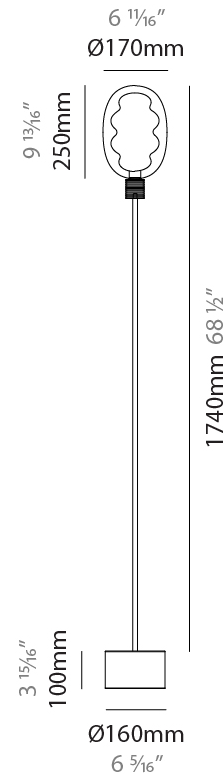

DALMA PORTABLE

D144042- _____

base number   Holder Options   Finish Options

1. To build a product code in our configurator select the specify button on the base model # product page
2. To build a manual product code on this datasheet choose from the options listed below in blue font and add the suffix to the base model #

GENERAL

Series: Dalma
Brand: Cangini & Tucci
Division: Design
Mounting Type: Portable
Mounting Location: Floor
Subcategory: Table

PHYSICAL

Shape: Oval
Diameter (mm): 170
Diameter (in): 6 ¹¹/₁₆
Height (mm): 1740
Height (in): 68 ¹/₂
Light Distribution: Omnidirectional
Fixture Finish: [AMB](#) / [GRN](#) / [PNK](#) / [RUB](#) / [SKB](#) / [SMK](#) / [TOB](#) / [TRA](#)
Holder Finish: [BCN](#) / [CHA](#) / [FGD](#)
Fixture Material: Glass / Metal

ELECTRICAL

Lamp Type: LED (Zhaga Standard)
Input Wattage (W): 9
Dimming: Non-Dimming / Phase Dimming (120vac Only)
Driver Included: Yes
Driver Location: Integrated
Driver Type: Constant Current- Universal
Driver Class: Class 2
Input Voltage (V): 120
Constant Current (MA): 350

LED

Color Temperature (°K): 2700 / 3000
Max. Delivered Lumen (lm): 1125
CRI: >95 CRI
Lamp Life (hrs): 50000

OPTICAL

RATINGS AND CERTIFICATIONS

Certified By: Certified for North American Standards
IP rating: IP20

PROJECT	_____
TYPE	_____
SPECIFIER	_____
QUANTITY	_____
DATE	_____